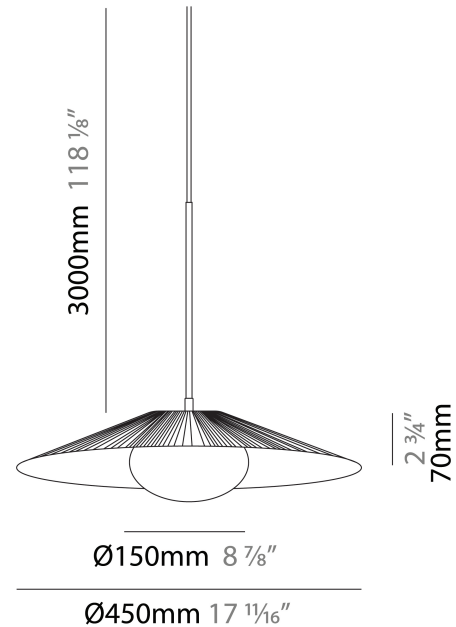

PROJECT	_____
TYPE	_____
SPECIFIER	_____
QUANTITY	_____
DATE	_____

ARCTIC CIRCLE SUSPENSION

D91233-

base number   Finish
Options

1. To build a product code in our configurator select the specify button on the base model # product page
2. To build a manual product code on this datasheet choose from the options listed below in blue font and add the suffix to the base model #

GENERAL

Series: Arctic Circle
Brand: Milan
Division: Design
Mounting Type: Suspension
Mounting Location: Ceiling
Subcategory: Pendant

PHYSICAL

Shape: Cone
Diameter (mm): 450
Diameter (in): 17 11/16
Height (mm): 393
Height (in): 15 1/2
Max. Overall Height (mm): 3000
Max. Overall Height (in): 118 1/8
Light Distribution: Direct
Diffuser: Opal Triplex acid-etched glass
Fixture Finish: TUG / CRE
Fixture Material: Ribbon / Aluminum
Cable Details: 3000mm / 118 1/8" Cable

ELECTRICAL

Number of Lamps: 1
Lamp Type: LED Retrofit
Bulb Included: Bulb Not Included
Max. Wattage Per Lamp (W): 4.8
Lamp Base: G9
Input Voltage (V): 120

LED

OPTICAL

RATINGS AND CERTIFICATIONS

Certified By: Certified for North American Standards
IP rating: IP20