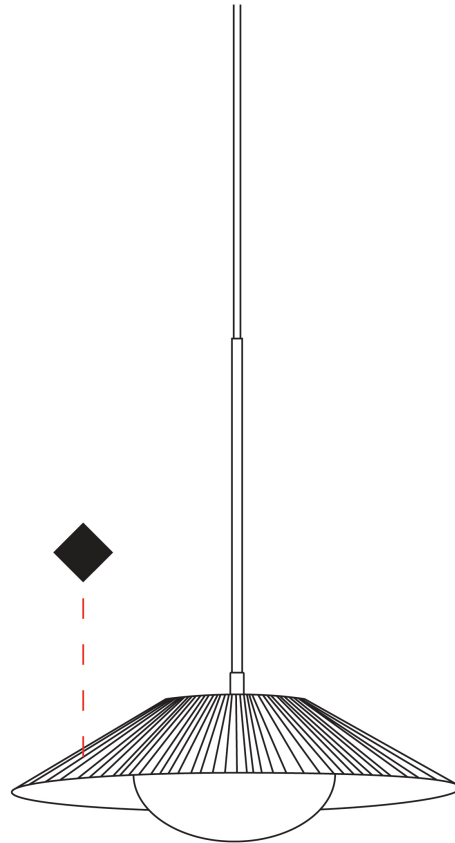

ARCTIC CIRCLE SUSPENSION

D91232-

PROJECT

TYPE

SPECIFIER

QUANTITY

DATE