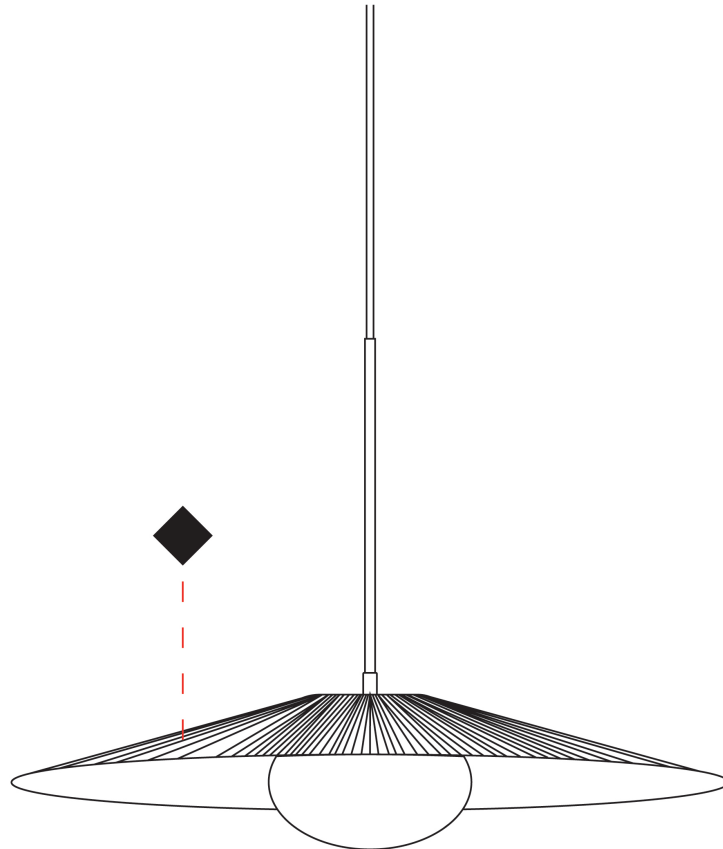

ARCTIC CIRCLE SUSPENSION

D91234-

PROJECT

TYPE

SPECIFIER

QUANTITY

DATE