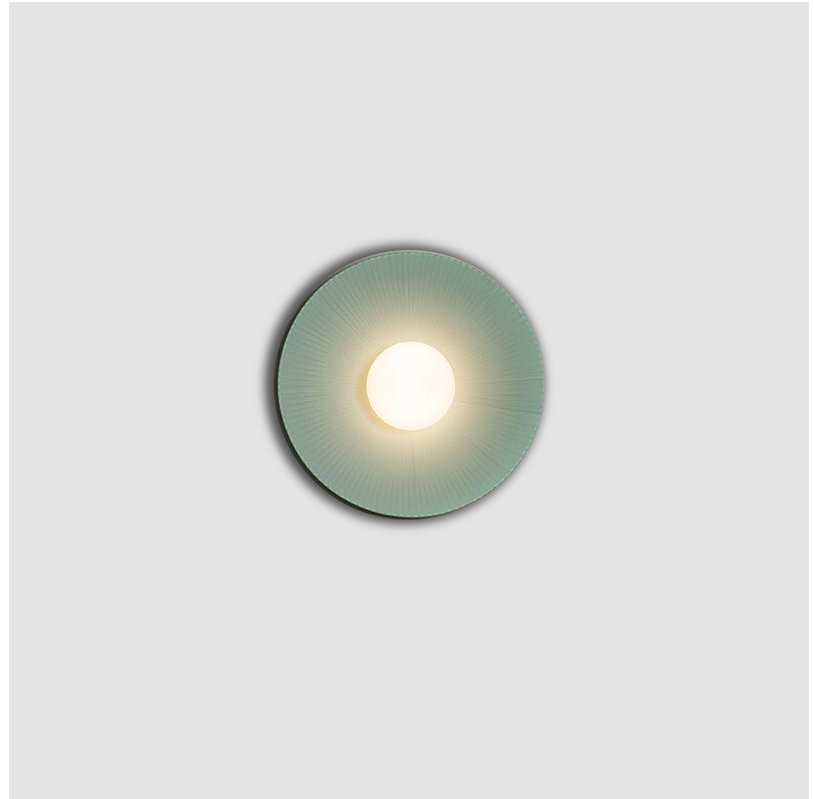

PROJECT	_____
TYPE	_____
SPECIFIER	_____
QUANTITY	_____
DATE	_____

ARCTIC CIRCLE SUSPENSION

D93258-

base number   Finish
Options

1. To build a product code in our configurator select the specify button on the base model # product page
2. To build a manual product code on this datasheet choose from the options listed below in blue font and add the suffix to the base model #

GENERAL

Series: Arctic Circle
Brand: Milan
Division: Design
Mounting Type: Suspension
Mounting Location: Ceiling
Subcategory: Pendant

PHYSICAL

Shape: Cone
Diameter (mm): 450
Diameter (in): 17 ¹¹/₁₆
Height (mm): 102
Height (in): 4
Light Distribution: Direct
Diffuser: Opal Triplex acid-etched glass
Fixture Finish: TUG / CRE
Fixture Material: Ribbon / Aluminum

ELECTRICAL

Number of Lamps: 1
Lamp Type: LED Retrofit
Bulb Included: Bulb Not Included
Max. Wattage Per Lamp (W): 4.8
Lamp Base: G9
Input Voltage (V): 120

LED

OPTICAL

RATINGS AND CERTIFICATIONS

Certified By: Certified for North American Standards
IP rating: IP20

Ø450mm 17 ¹¹/₁₆"