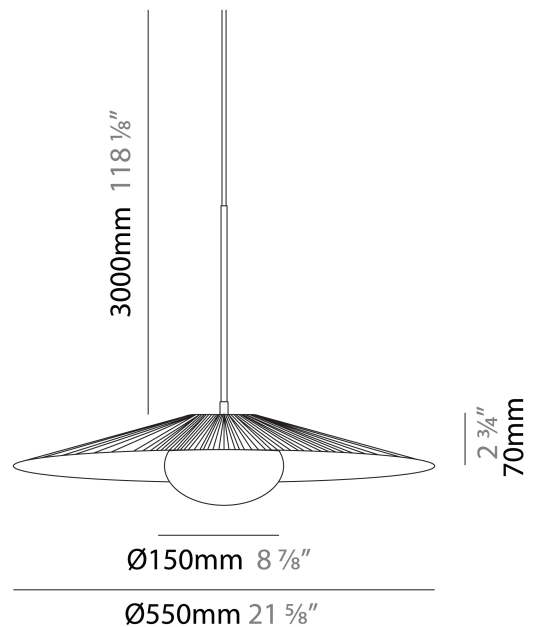

PROJECT	
TYPE	
SPECIFIER	
QUANTITY	
DATE	

ARCTIC CIRCLE SUSPENSION

D91234-

base number   Finish
Options

1. To build a product code in our configurator select the specify button on the base model # product page
2. To build a manual product code on this datasheet choose from the options listed below in blue font and add the suffix to the base model #

GENERAL

Series: Arctic Circle
Brand: Milan
Division: Design
Mounting Type: Suspension
Mounting Location: Ceiling
Subcategory: Pendant

PHYSICAL

Shape: Cone
Diameter (mm): 550
Diameter (in): 21 ⁵/₈
Height (mm): 393
Height (in): 15 ¹/₂
Max. Overall Height (mm): 3000
Max. Overall Height (in): 118 ¹/₈
Light Distribution: Direct
Diffuser: Opal Triplex acid-etched glass
Fixture Finish: TUG / CRE
Fixture Material: Ribbon / Aluminum
Cable Details: 3000mm / 118 1/8" Cable

ELECTRICAL

Number of Lamps: 1
Lamp Type: LED Retrofit
Max. Wattage Per Lamp (W): 4.8
Lamp Base: G9
Input Voltage (V): 120

LED

Lamp Life (hrs): 50000

OPTICAL

RATINGS AND CERTIFICATIONS

Certified By: Certified for North American Standards
IP rating: IP20