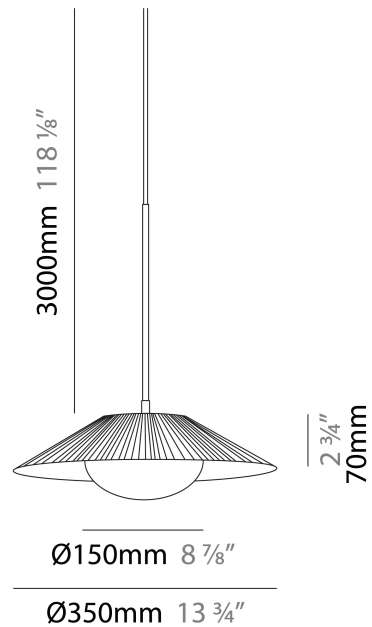

PROJECT	
TYPE	
SPECIFIER	
QUANTITY	
DATE	

ARCTIC CIRCLE SUSPENSION

D91232-

base number   Finish
Options

1. To build a product code in our configurator select the specify button on the base model # product page
2. To build a manual product code on this datasheet choose from the options listed below in blue font and add the suffix to the base model #

GENERAL

Series: Arctic Circle
Brand: Milan
Division: Design
Mounting Type: Suspension
Mounting Location: Ceiling
Subcategory: Pendant

PHYSICAL

Shape: Cone
Diameter (mm): 350
Diameter (in): 13 3/4
Height (mm): 393
Height (in): 15 1/2
Max. Overall Height (mm): 3000
Max. Overall Height (in): 118 1/8
Light Distribution: Direct
Diffuser: Opal Triplex acid-etched glass
Fixture Finish: TUG / CRE
Fixture Material: Ribbon / Aluminum
Cable Details: 3000mm / 118 1/8" Cable

ELECTRICAL

Number of Lamps: 1
Lamp Type: LED Retrofit
Bulb Included: Bulb Not Included
Max. Wattage Per Lamp (W): 4.8
Lamp Base: G9
Input Voltage (V): 120

LED

OPTICAL

RATINGS AND CERTIFICATIONS

Certified By: Certified for North American Standards
IP rating: IP20