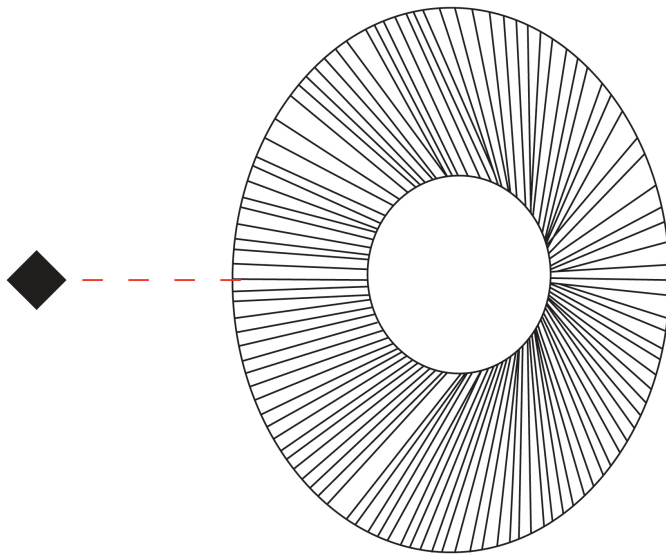

ARCTIC CIRCLE SUSPENSION

D93258-

PROJECT

TYPE

SPECIFIER

QUANTITY

DATE